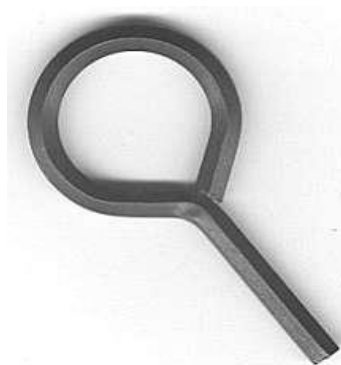

Dog (Dogging) Key Sizes

Corbin Russwin

Dog Key, for Corbin Russwin 5/32"

Dog Key, for Corbin Russwin 3/16"

Adams Rite

Dog Key Metal, 5/32 Fits 8400 End Cap

Dog Key, Metal Hex 1/8"

Monarch

Dog Key, for Monarch 7/32

Von Duprin

Dog Key, for Von Duprin 7/32" (222)

Dog Key, F/Von Duprin 5/32

Dog Screw, 88 (2 pack)

Dog Screw, 55 Series (2 pack)

Dor-o-matic

Dog Key, for Dor-O-Matic 7/32

Jackson

Dog Assembly, F/1200 Series 1/8

Picture of panic device for door

20 is a dog key screw

Dog Keys for Panic Door Hdw.pdf

Monarch dog key

Adams Rite dog key

Dor-o-matic dog key